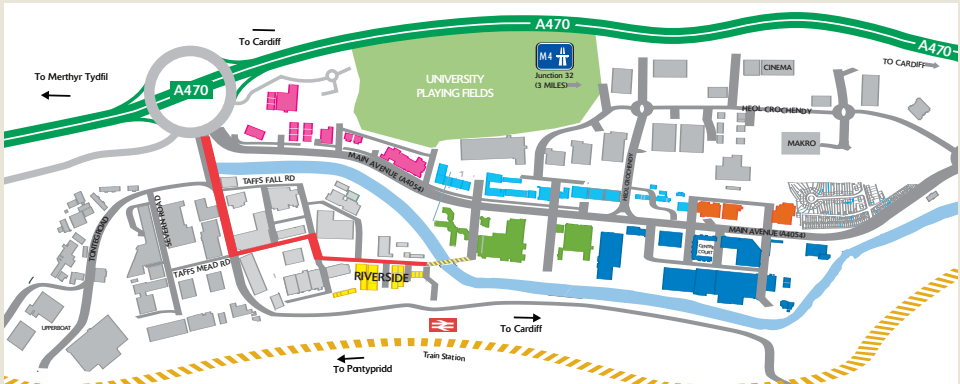

TREFOREST INDUSTRIAL ESTATE SOUTH WALES

To find out more, visit our website or contact joint agents.

SEGRO.com